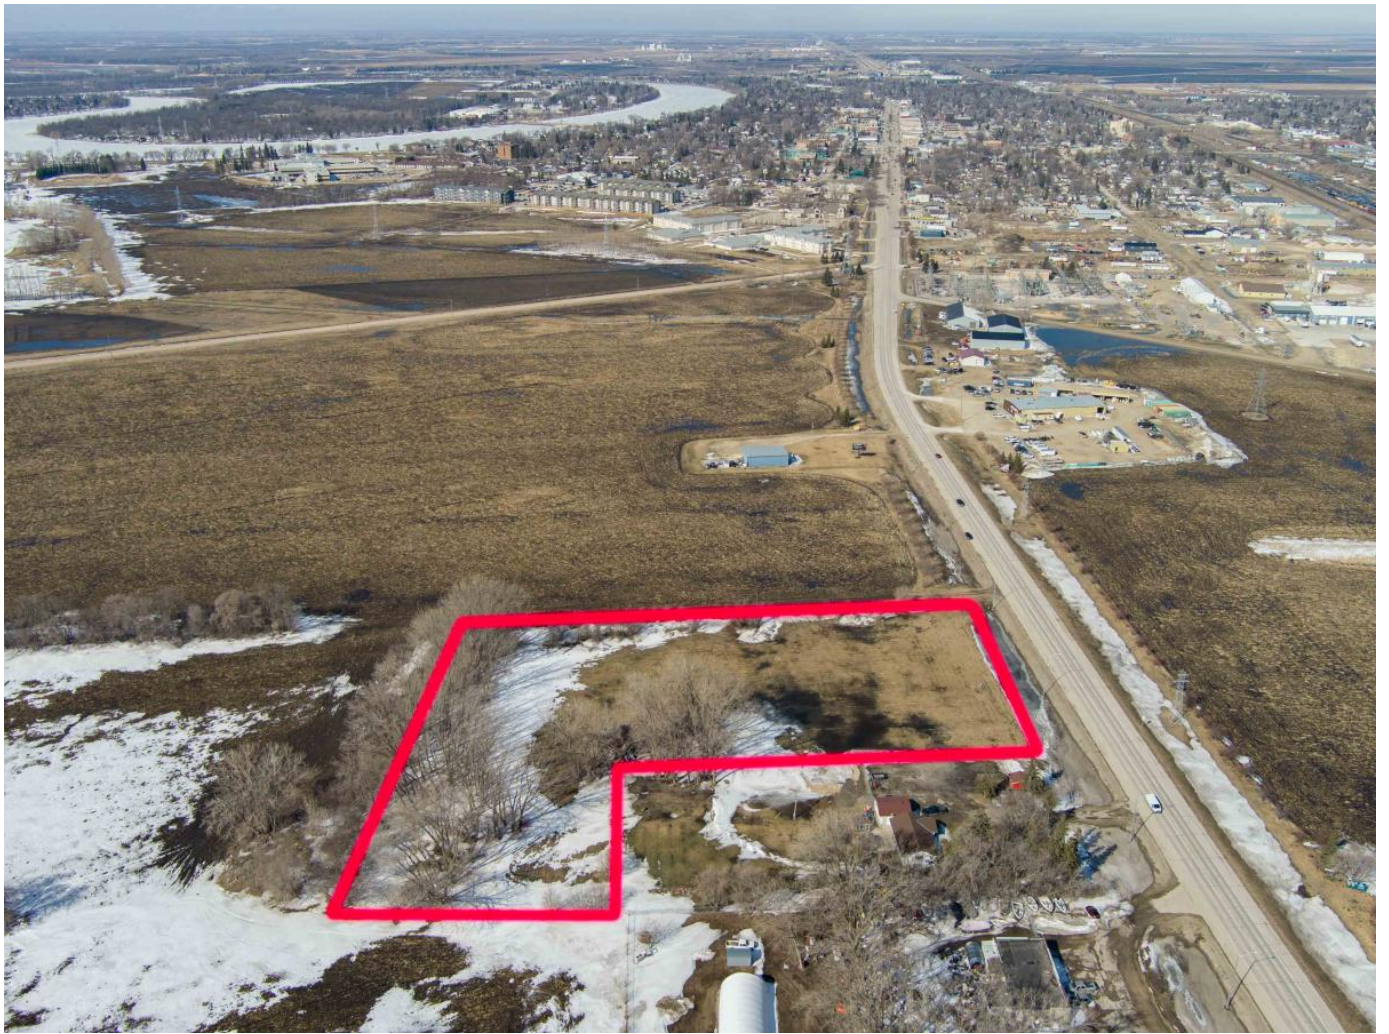

## Description

Discover the perfect opportunity to build a home on this 4.23-acre treed lot, ideally located just minutes from Portage la Prairie! Enjoy the best of both worlds—peaceful country living with convenient access to shopping, dining, and everyday amenities. Surrounded by mature trees, this property offers endless potential to create your ideal retreat. Don't miss your chance to own a spacious parcel in a desirable location!