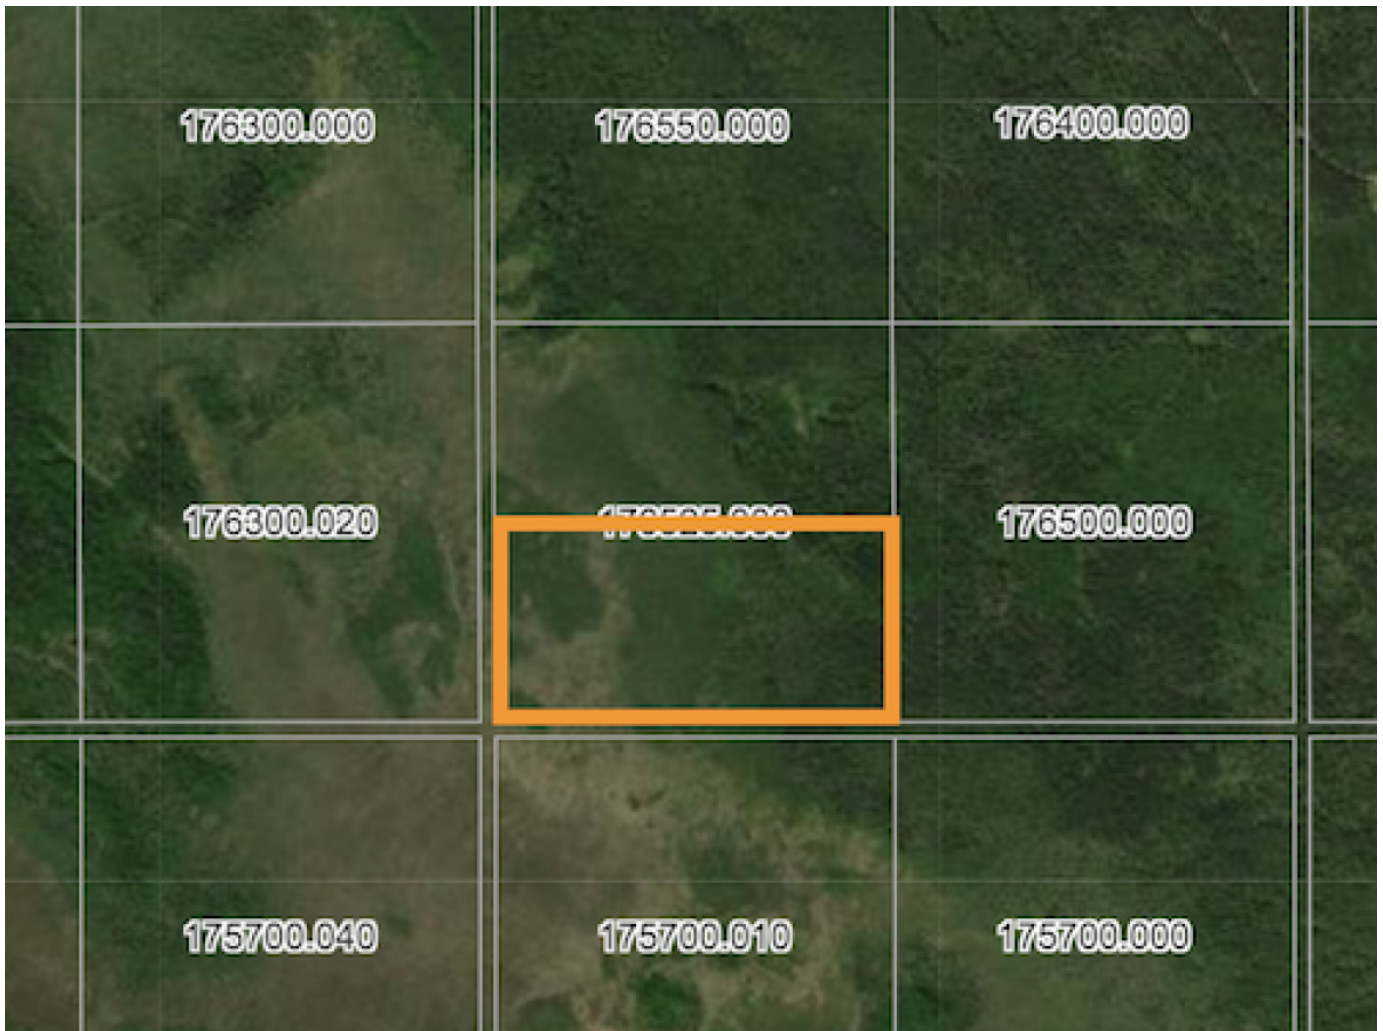

Previous

Next

Description

SPRAWLING 80 ACRES! Fantastic opportunity to own 80 acres of land in the RM of Reynolds. Great for hunting or recreation purposes. Under 20 minutes to the towns of Anola and Elma.