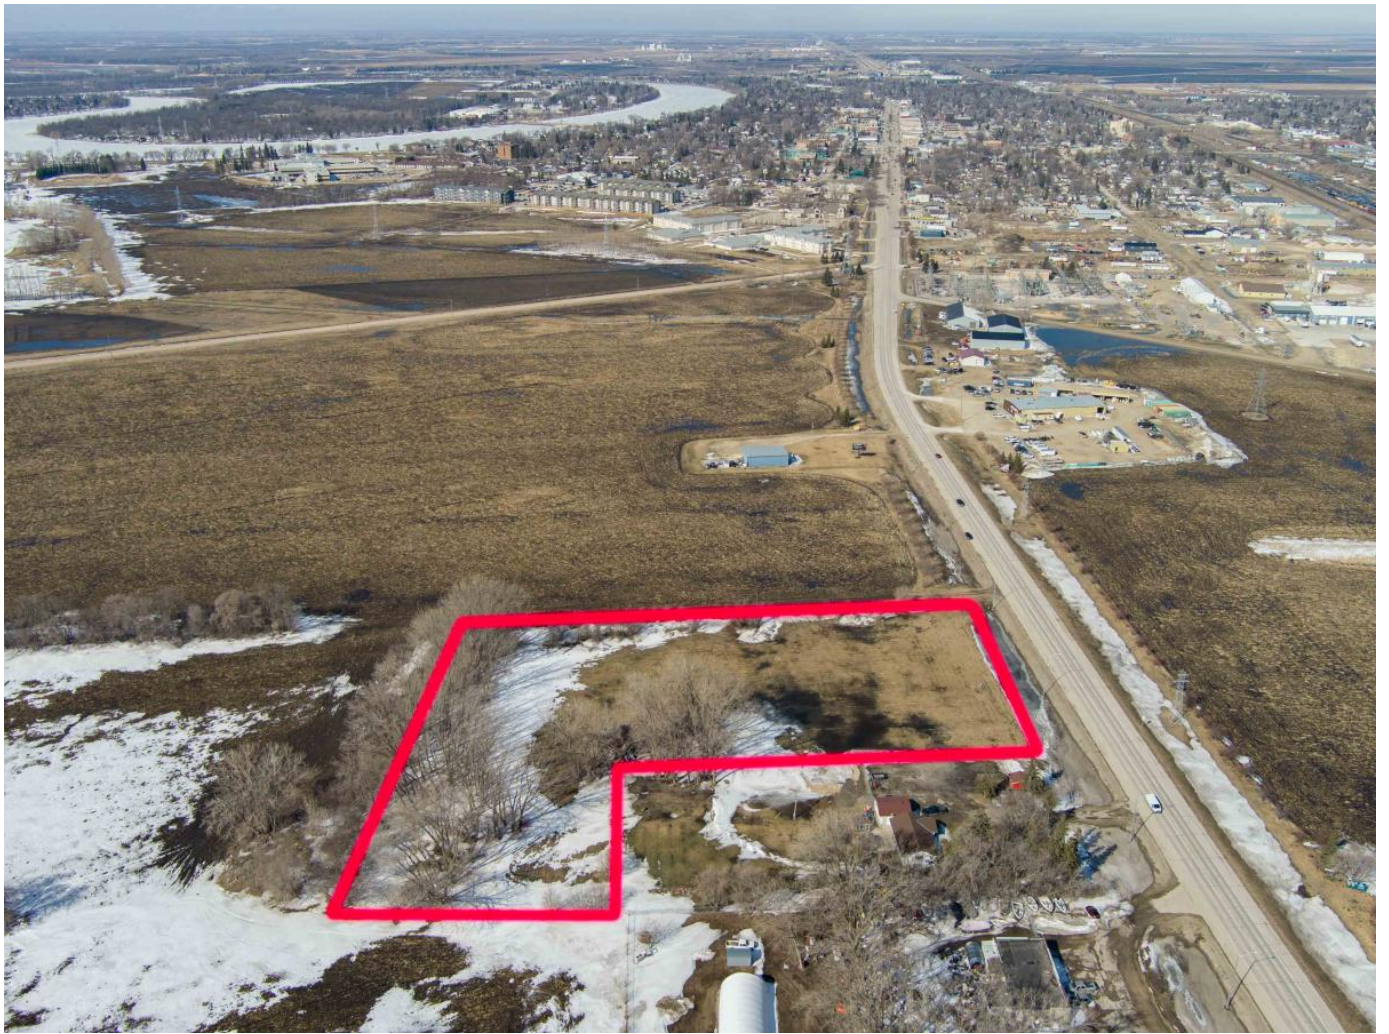

[Previous](#)

[Next](#)

Description

Discover the perfect opportunity to build a home on this 4.23-acre treed lot, ideally located just minutes from Portage la Prairie! Enjoy the best of both worlds—peaceful country living with convenient access to shopping, dining, and everyday amenities. Surrounded by mature trees, this property offers endless potential to create your ideal retreat. Don't miss your chance to own a spacious parcel in a desirable location!