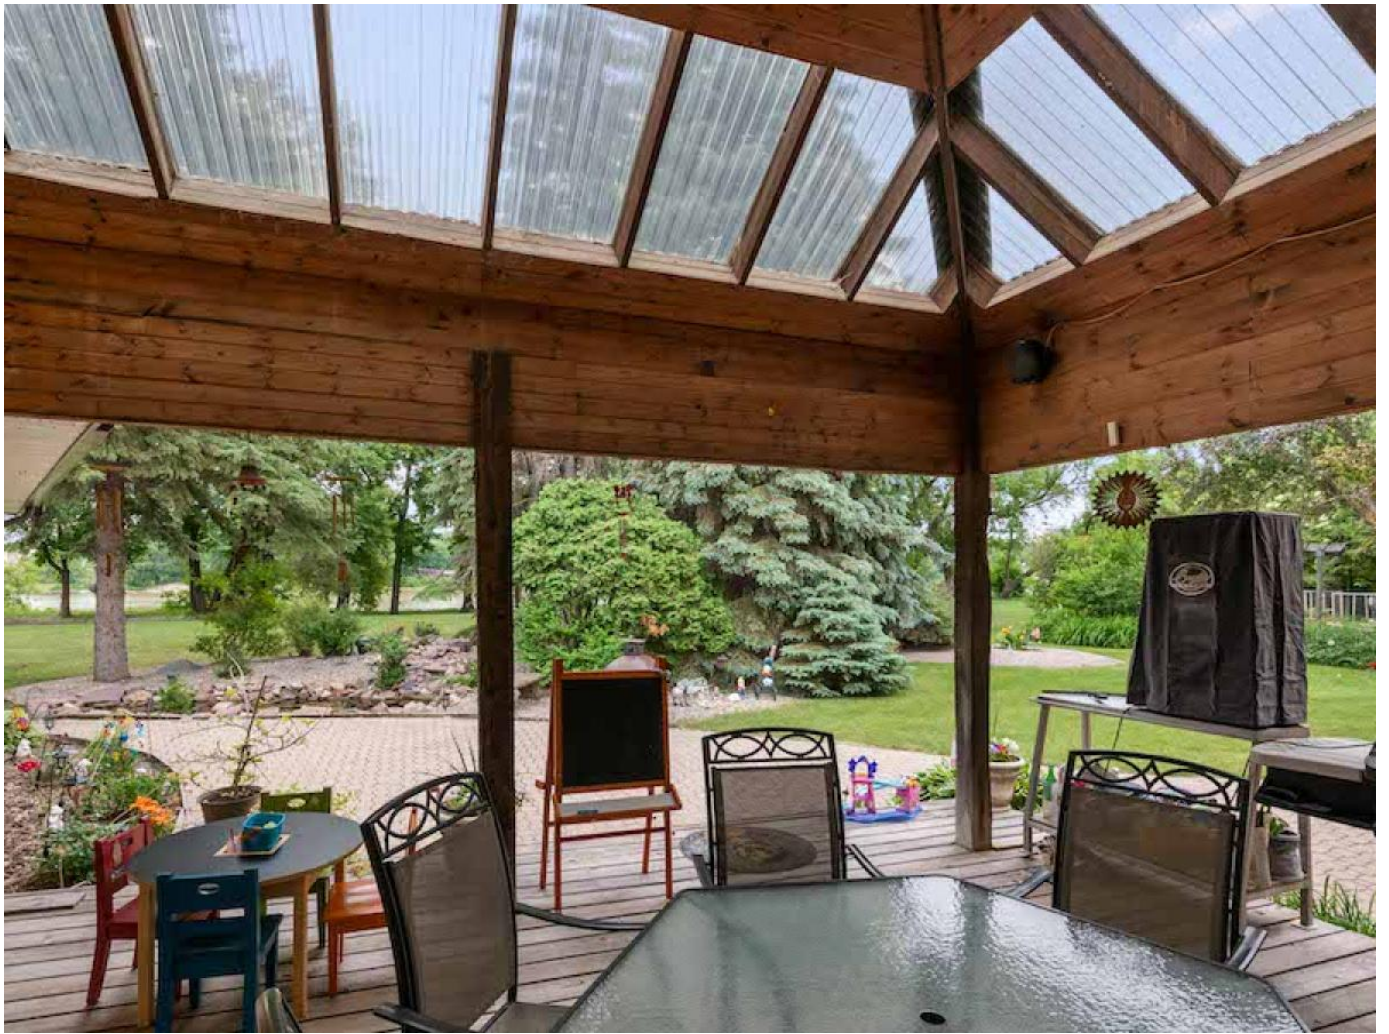

[Previous](#)

[Next](#)

Description

STUNNING HOME WITH INDOOR POOL! Located in the desirable West St Paul inside the Perimeter is this 3,805 SF, 3 bed, 2 bath custom built home featuring newer shingles & windows, neutral tones throughout, and breathtaking river views! The inviting living room offers a cozy wood burning fireplace, large windows radiating natural light, and a dining area. The remodeled eat-in island kitchen features white cabinetry with plenty of storage space, stainless steel appliances, tiled backsplash, and access to the large covered deck & landscaped backyard - perfect for hosting! The family room offers another wood burning fireplace & large windows overlooking the incredible indoor pool! A bedroom/office completes the main floor. The primary bedroom retreat features a private balcony, a jacuzzi-style tub, a large walk-in closet, and a 4 piece ensuite. An additional bedroom completes the upper level. Entertain your guests in the lower level featuring a spacious rec room, sauna, and

additional bathroom. Your inner green thumb will love the garden space!

Living Room (M) 19.17X18.08

Dining Room (M) 14.17X14

Eat-In Kitchen (M) 19X10.67

Family Room (M) 23.17X17.25

Bedroom (M) 13.67X10

Primary Bedroom (U) 16.5X16.17