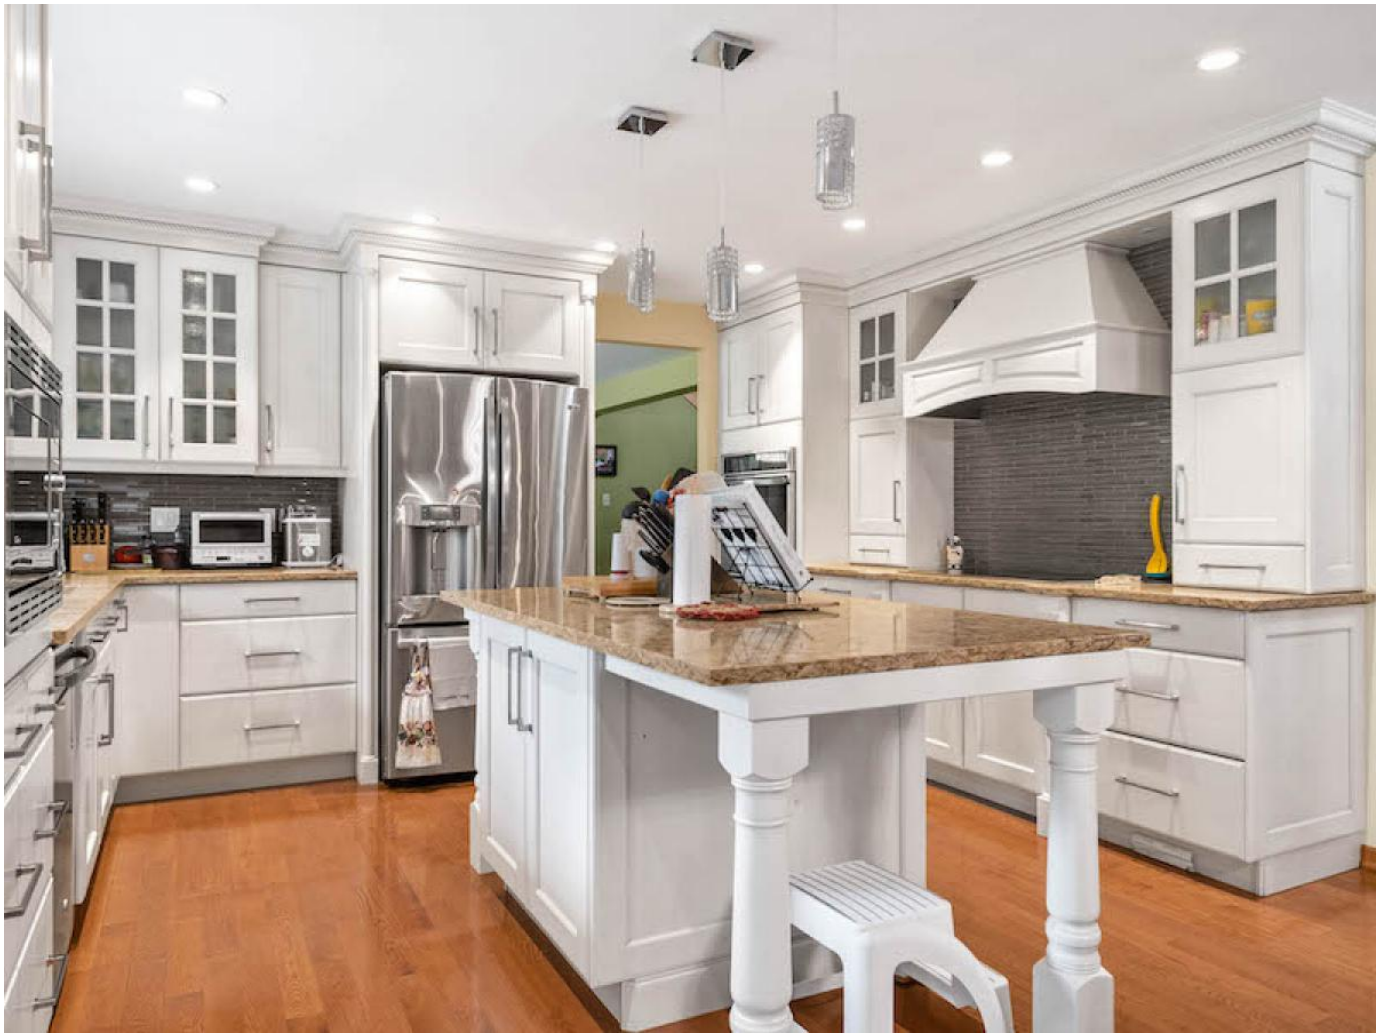

[Previous](#)

[Next](#)

Description

STUNNING HOME WITH INDOOR POOL! Located in the desirable West St Paul inside the Perimeter is this 3,805 SF, 3 bed, 2 bath custom built home featuring newer shingles & windows, neutral tones throughout, and breathtaking river views! The inviting living room offers a cozy wood burning fireplace, large windows radiating natural light, and a dining area. The remodeled eat-in island kitchen features white cabinetry with plenty of storage space, stainless steel appliances, tiled backsplash, and access to the large covered deck & landscaped backyard - perfect for hosting! The family room offers another wood burning fireplace & large windows overlooking the incredible indoor pool! A bedroom/office completes the main floor. The primary bedroom retreat features a private balcony, a jacuzzi-style tub, a large walk-in closet, and a 4 piece ensuite. An additional bedroom completes the upper level. Entertain your guests in the lower level featuring a spacious rec room, sauna, and

additional bathroom. Your inner green thumb will love the garden space!

Living Room (M) 19.17X18.08

Dining Room (M) 14.17X14

Eat-In Kitchen (M) 19X10.67

Family Room (M) 23.17X17.25

Bedroom (M) 13.67X10

Primary Bedroom (U) 16.5X16.17