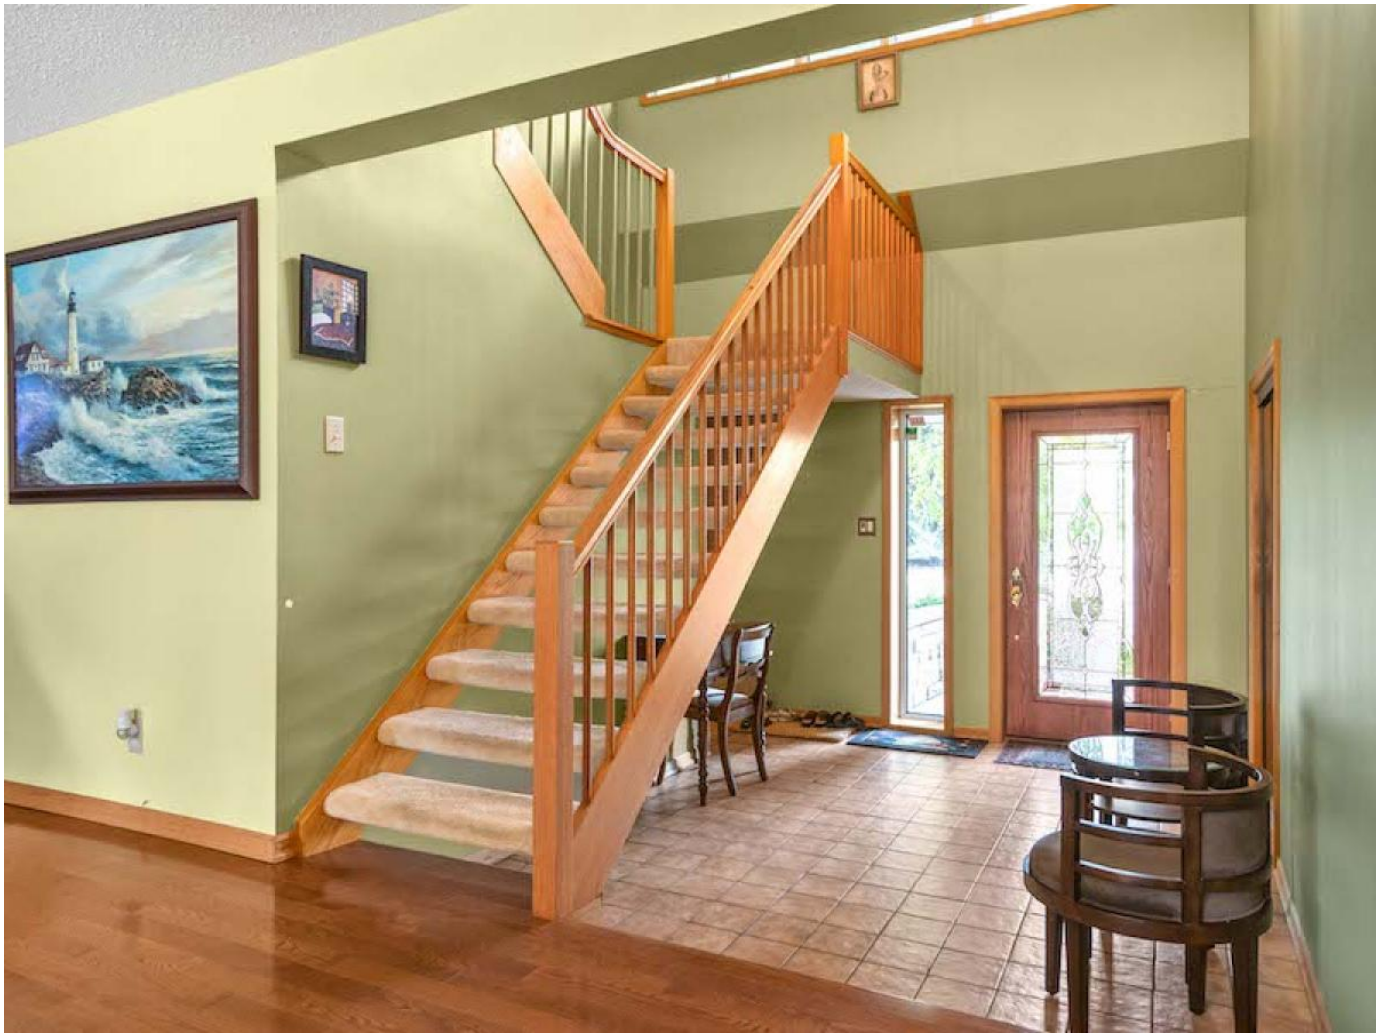

[Previous](#)

[Next](#)

Description

STUNNING HOME WITH INDOOR POOL! Located in the desirable West St Paul inside the Perimeter is this 3,805 SF, 3 bed, 2 bath custom built home featuring newer shingles & windows, neutral tones throughout, and breathtaking river views! The inviting living room offers a cozy wood burning fireplace, large windows radiating natural light, and a dining area. The remodeled eat-in island kitchen features white cabinetry with plenty of storage space, stainless steel appliances, tiled backsplash, and access to the large covered deck & landscaped backyard - perfect for hosting! The family room offers another wood burning fireplace & large windows overlooking the incredible indoor pool! A bedroom/office completes the main floor. The primary bedroom retreat features a private balcony, a jacuzzi-style tub, a large walk-in closet, and a 4 piece ensuite. An additional bedroom completes the upper level. Entertain your guests in the lower level featuring a spacious rec room, sauna, and

additional bathroom. Your inner green thumb will love the garden space!

Living Room (M) 19.17X18.08

Dining Room (M) 14.17X14

Eat-In Kitchen (M) 19X10.67

Family Room (M) 23.17X17.25

Bedroom (M) 13.67X10

Primary Bedroom (U) 16.5X16.17