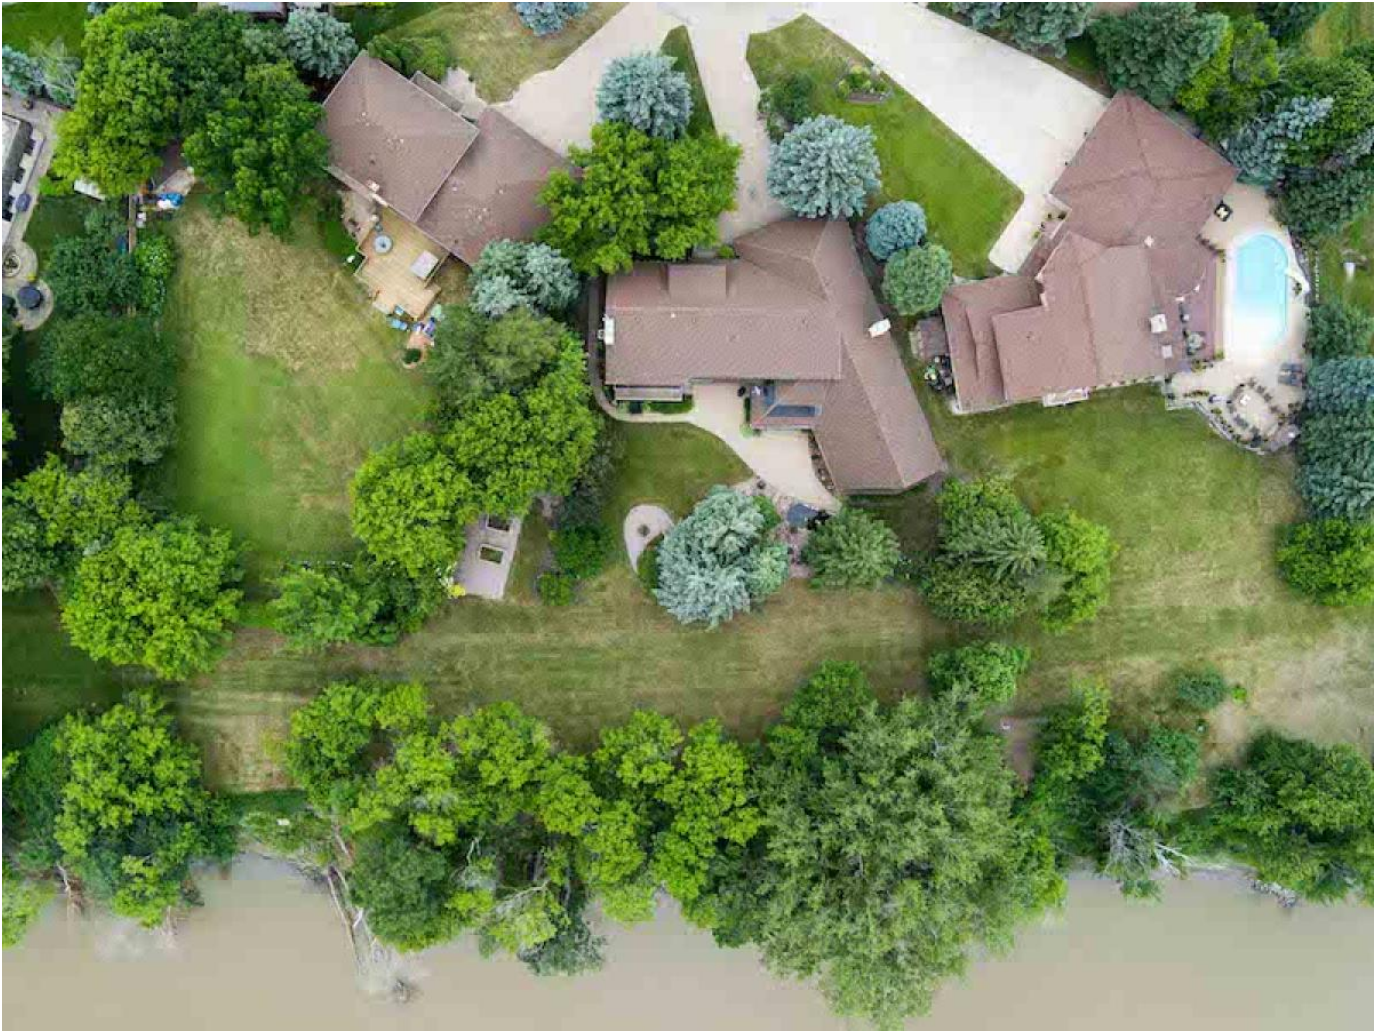

[Previous](#)

[Next](#)

Description

STUNNING HOME WITH INDOOR POOL! Located in the desirable West St Paul inside the Perimeter is this 3,805 SF, 3 bed, 2 bath custom built home featuring newer shingles & windows, neutral tones throughout, and breathtaking river views! The inviting living room offers a cozy wood burning fireplace, large windows radiating natural light, and a dining area. The remodeled eat-in island kitchen features white cabinetry with plenty of storage space, stainless steel appliances, tiled backsplash, and access to the large covered deck & landscaped backyard - perfect for hosting! The family room offers another wood burning fireplace & large windows overlooking the incredible indoor pool! A bedroom/office completes the main floor. The primary bedroom retreat features a private balcony, a jacuzzi-style tub, a large walk-in closet, and a 4 piece ensuite. An additional bedroom completes the upper level. Entertain your guests in the lower level featuring a spacious rec room, sauna, and