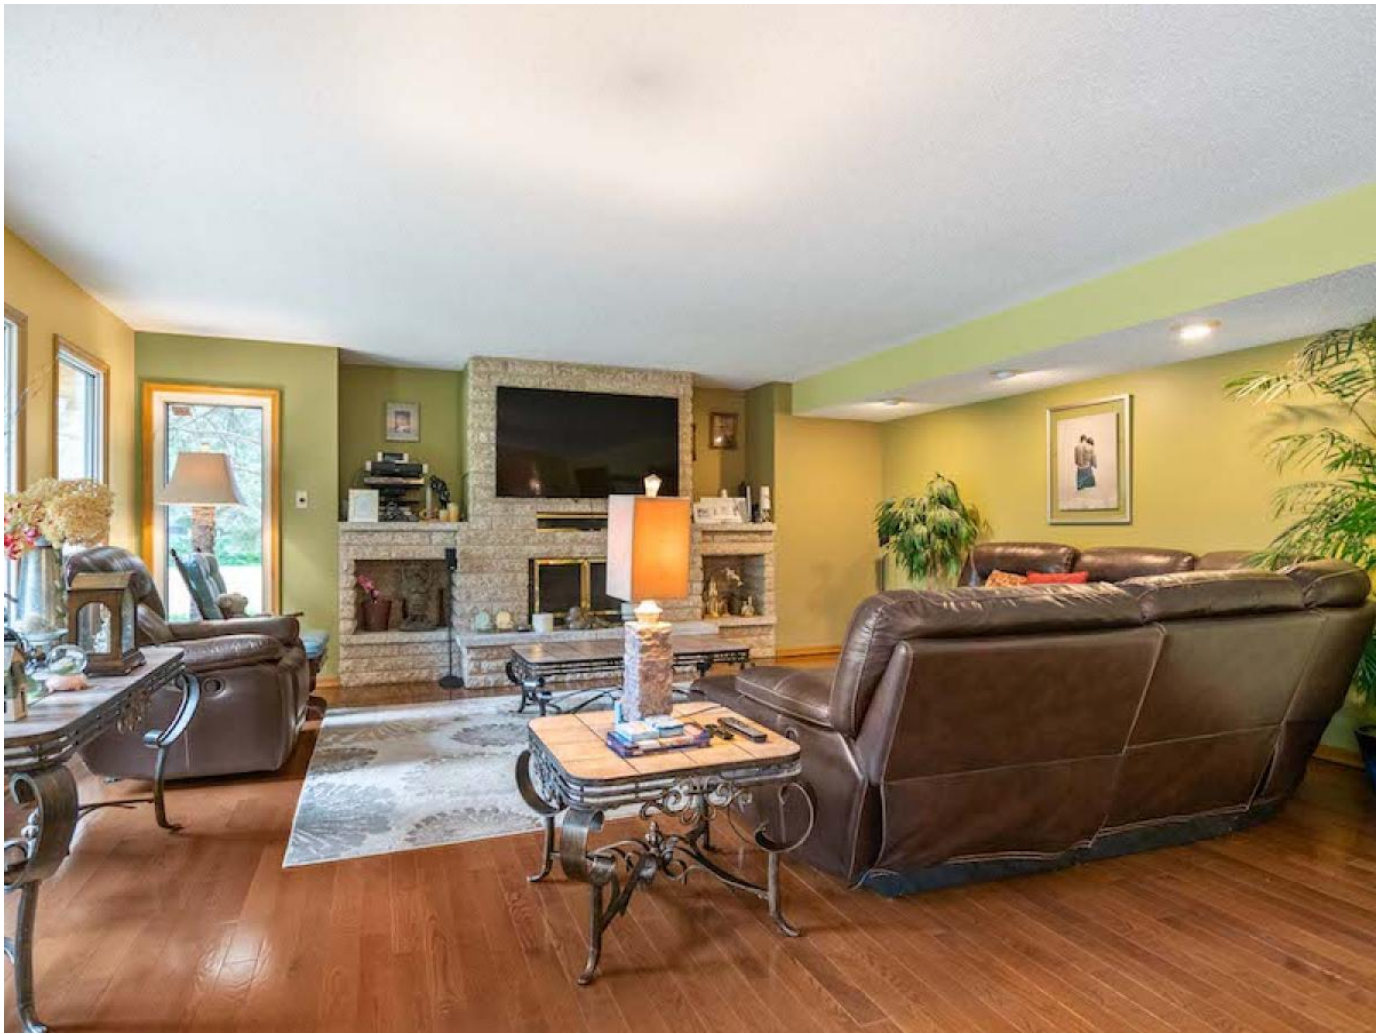

[Previous](#)

[Next](#)

Description

STUNNING HOME WITH INDOOR POOL! Located in the desirable West St Paul inside the Perimeter is this 3,805 SF, 3 bed, 2 bath custom built home featuring newer shingles & windows, neutral tones throughout, and breathtaking river views! The inviting living room offers a cozy wood burning fireplace, large windows radiating natural light, and a dining area. The remodeled eat-in island kitchen features white cabinetry with plenty of storage space, stainless steel appliances, tiled backsplash, and access to the large covered deck & landscaped backyard - perfect for hosting! The family room offers another wood burning fireplace & large windows overlooking the incredible indoor pool! A bedroom/office completes the main floor. The primary bedroom retreat features a private balcony, a jacuzzi-style tub, a large walk-in closet, and a 4 piece ensuite. An additional bedroom completes the upper level. Entertain your guests in the lower level featuring a spacious rec room, sauna, and

additional bathroom. Your inner green thumb will love the garden space!

Living Room (M) 19.17X18.08

Dining Room (M) 14.17X14

Eat-In Kitchen (M) 19X10.67

Family Room (M) 23.17X17.25

Bedroom (M) 13.67X10

Primary Bedroom (U) 16.5X16.17