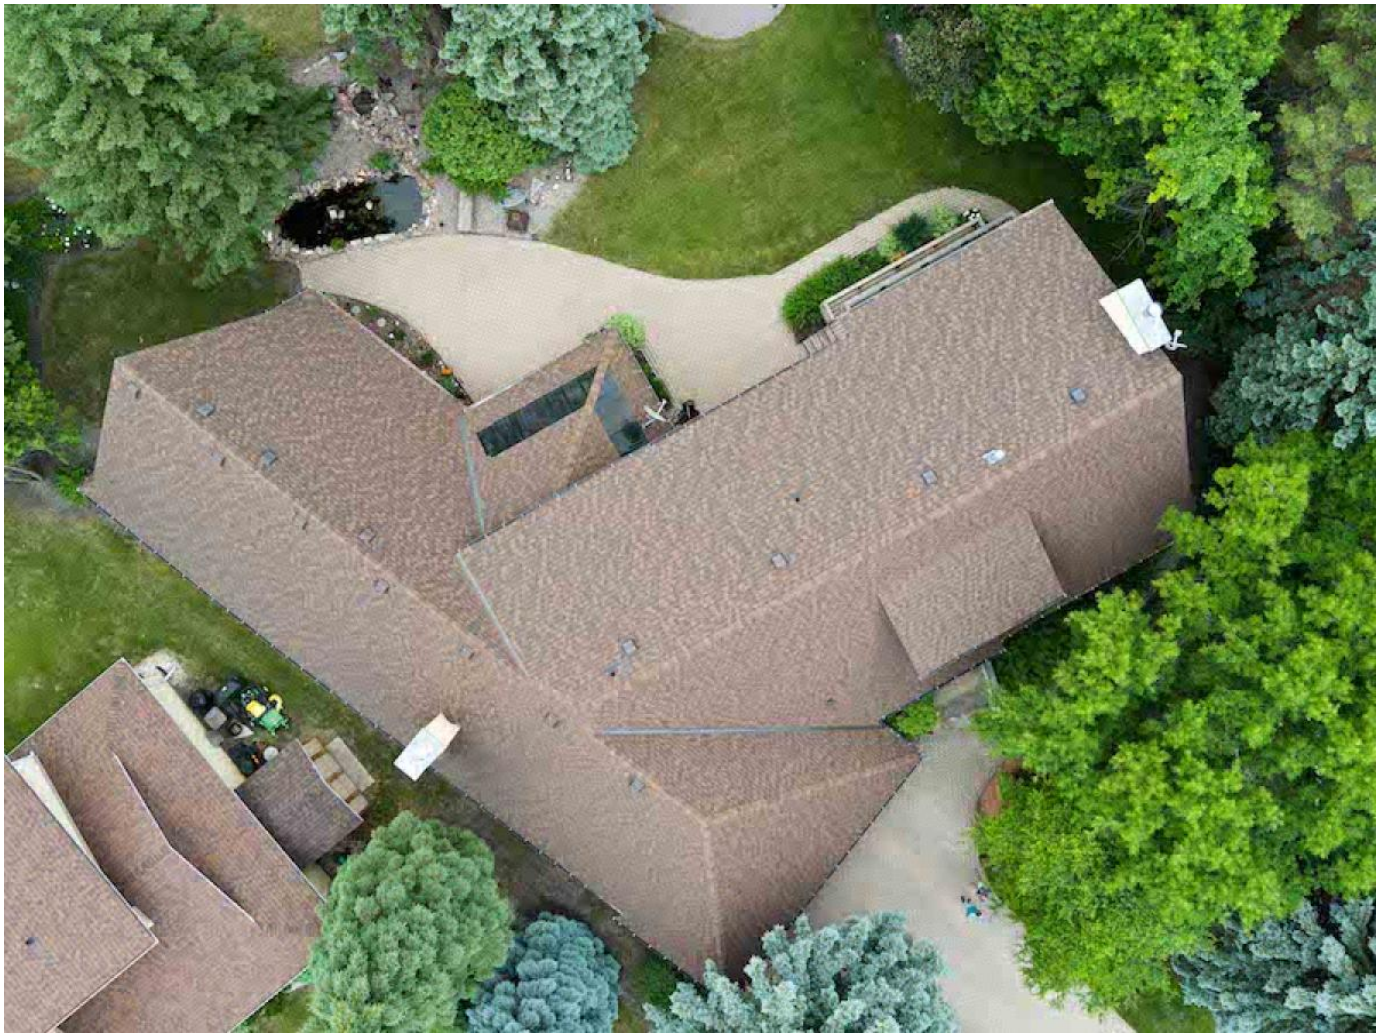

[Previous](#)

[Next](#)

Description

STUNNING HOME WITH INDOOR POOL! Located in the desirable West St Paul inside the Perimeter is this 3,805 SF, 3 bed, 2 bath custom built home featuring newer shingles & windows, neutral tones throughout, and breathtaking river views! The inviting living room offers a cozy wood burning fireplace, large windows radiating natural light, and a dining area. The remodeled eat-in island kitchen features white cabinetry with plenty of storage space, stainless steel appliances, tiled backsplash, and access to the large covered deck & landscaped backyard - perfect for hosting! The family room offers another wood burning fireplace & large windows overlooking the incredible indoor pool! A bedroom/office completes the main floor. The primary bedroom retreat features a private balcony, a jacuzzi-style tub, a large walk-in closet, and a 4 piece ensuite. An additional bedroom completes the upper level. Entertain your guests in the lower level featuring a spacious rec room, sauna, and