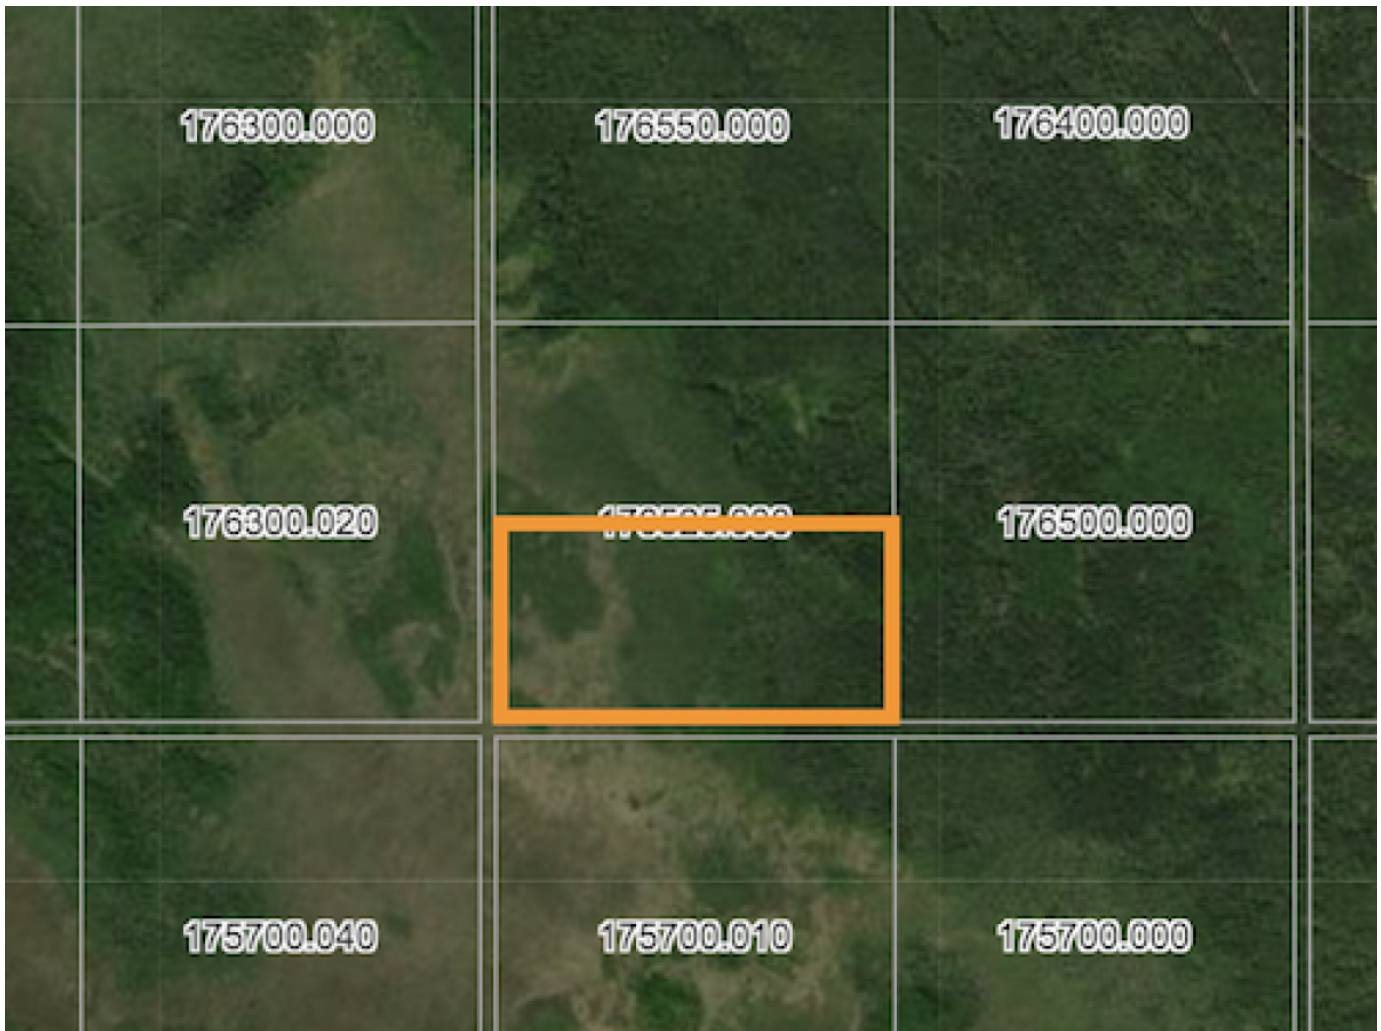

Description

SPRAWLING 80 ACRES! Fantastic opportunity to own 80 acres of land in the RM of Reynolds. Great for hunting or recreation purposes. Under 20 minutes to the towns of Anola and Elma.

If you would like to view this property or are looking for additional information, please contact me.

Disclaimer: This information obtained is deemed to be reliable, but not guaranteed to the accuracy, correctness, and completeness of this information. Please note the information may change or withdrawal without notice.

$59,900.00

Call Us: 204-989-7900