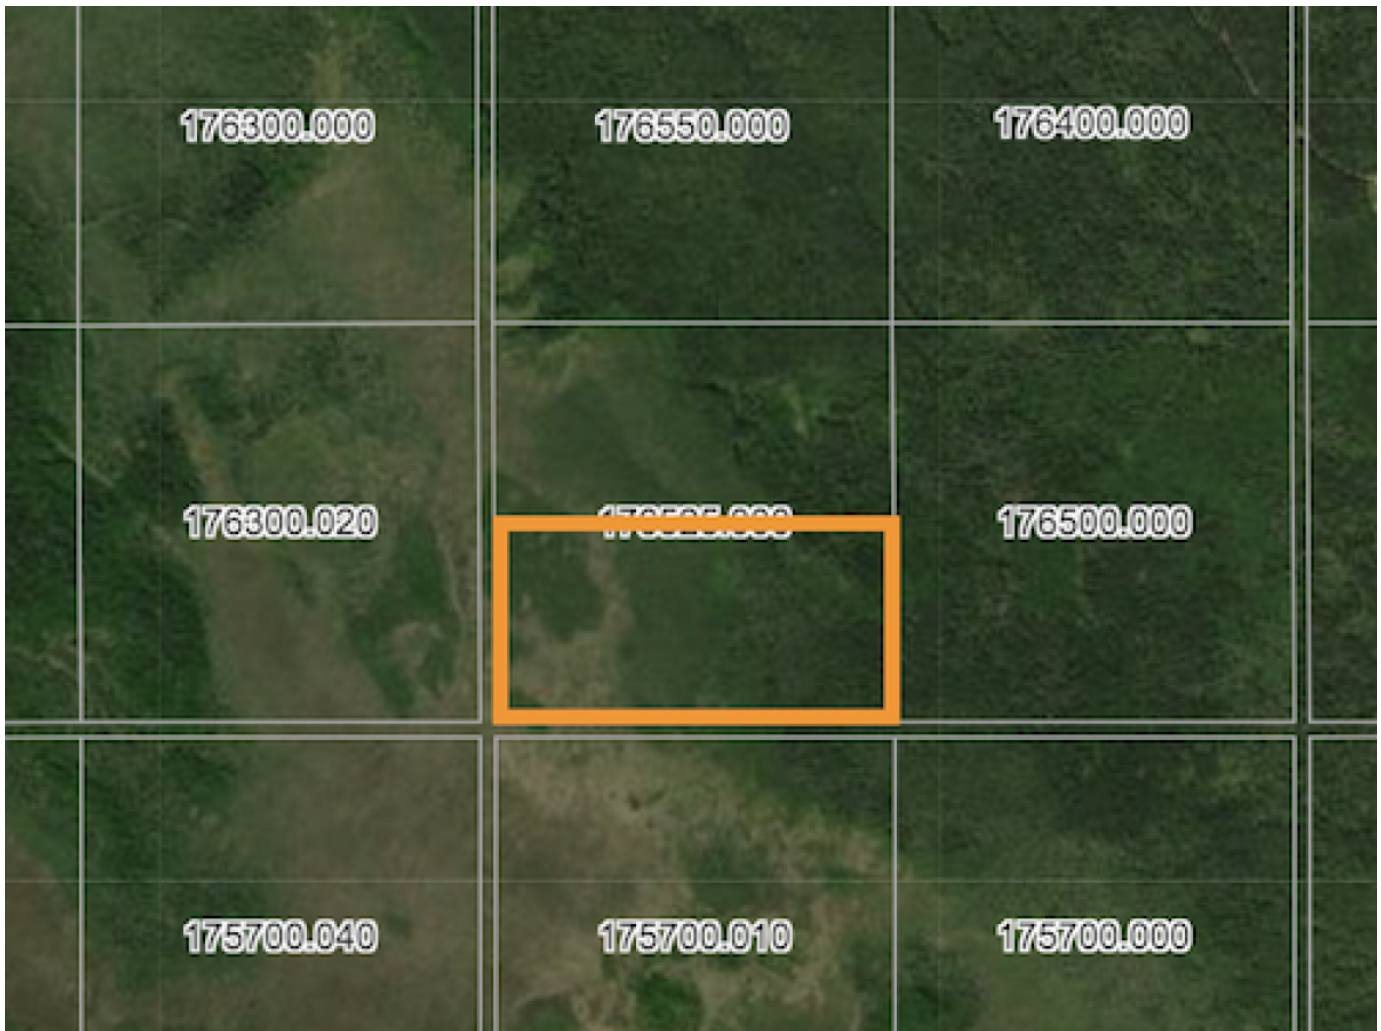

Previous

Next

Description

SPRAWLING 80 ACRES! Fantastic opportunity to own 80 acres of land in the RM of Reynolds. Great for hunting or recreation purposes. Under 20 minutes to the towns of Anola and Elma.